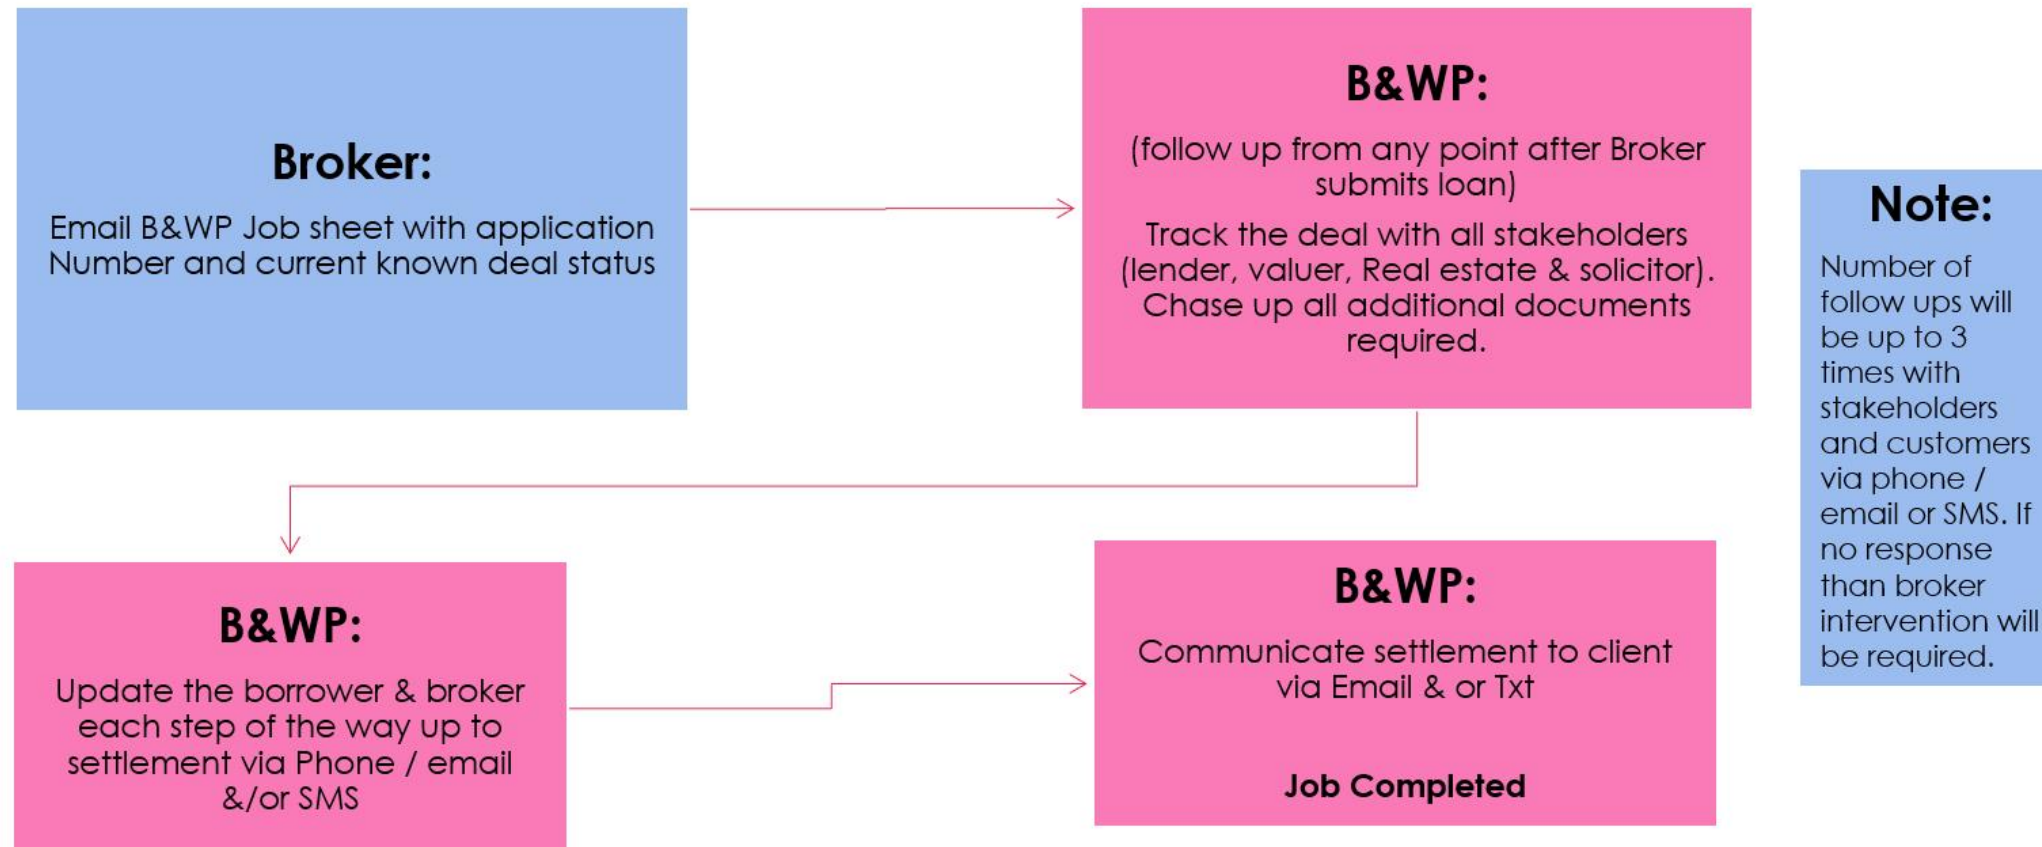

FOLLOW / TRACKING ONLY

AFTER LODGMENT

Note: B&WP will be guided by broker as to the extent of communication with client for missing docs / status updates etc.